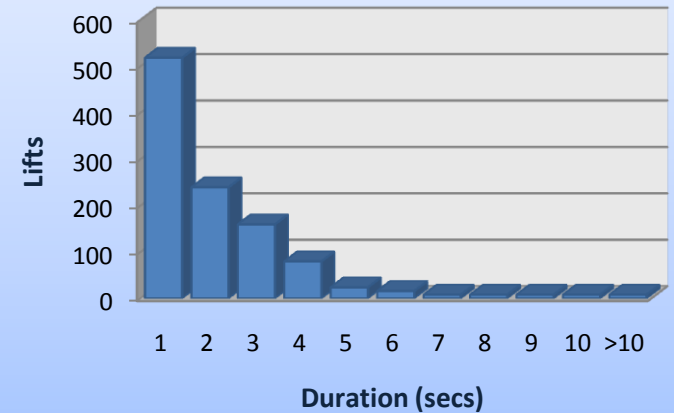

Liftlog Crane Usage Report

Crane ID:	M5:S/N 62438
Capacity:	22t
Class:	M5
Commissioned:	22/01/2008
Total lifts:	33847
Total Hoist Hours:	36.9
Overloads:	6
Remaining life (hr):	12463

Overload history:

TimeStamp	Dur (secs)	MT
1/08/2008 10:47	16	22.1
1/08/2008 11:22	3	23.1
3/08/2008 14:16	27	22.1
19/09/2008 8:05	9	22.4
30/10/2008 12:25	112	22.9
1/11/2008 16:59	2	22.3

Load Spectrum

Lift Durations

Lifts by Weekday

Lifts by Hour