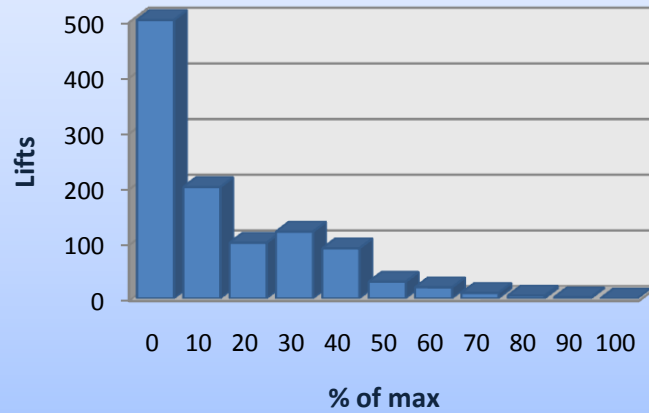

Liftlog Crane Usage Report

Crane ID:	M5:S/N 62438
Capacity:	22t
Class:	M5
Commissioned:	22/01/2008
Total lifts:	33847
Total Hoist Hours:	36.9
Overloads:	6
Remaining life (hr):	12463

Overload history:

TimeStamp	Dur (secs)	MT
1/08/2008 10:47	16	22.1
1/08/2008 11:22	3	23.1
3/08/2008 14:16	27	22.1
19/09/2008 8:05	9	22.4
30/10/2008 12:25	112	22.9
1/11/2008 16:59	2	22.3

Load Spectrum

Lift Durations

Lifts by Weekday

Lifts by Hour