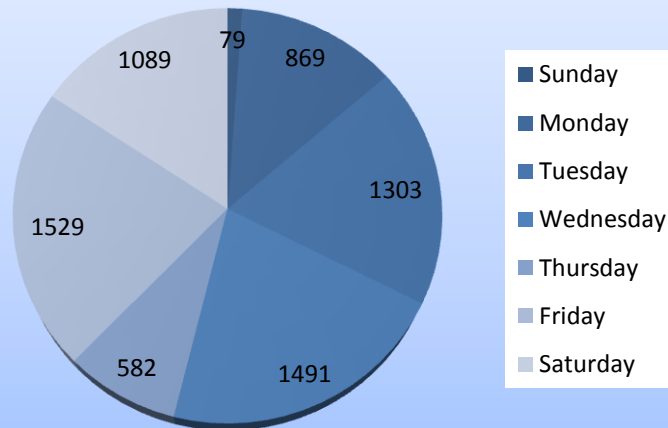

Liftlog Crane Usage Report

Crane ID:	M5:S/N 62438
Capacity:	22t
Class:	M5
Commissioned:	22/01/2008
Total lifts:	33847
Total Hoist Hours:	36.9
Overloads:	6
Remaining life (hr):	12463

Overload history:

TimeStamp	Dur (secs)	MT
1/08/2008 10:47	16	22.1
1/08/2008 11:22	3	23.1
3/08/2008 14:16	27	22.1
19/09/2008 8:05	9	22.4
30/10/2008 12:25	112	22.9
1/11/2008 16:59	2	22.3

Load Spectrum

Lift Durations

Lifts by Weekday

Lifts by Hour